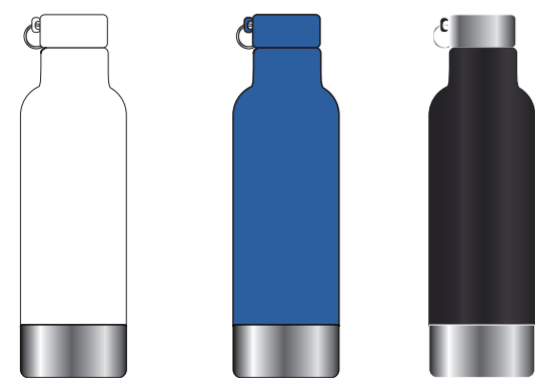

WHITE

BLUE

BLACK